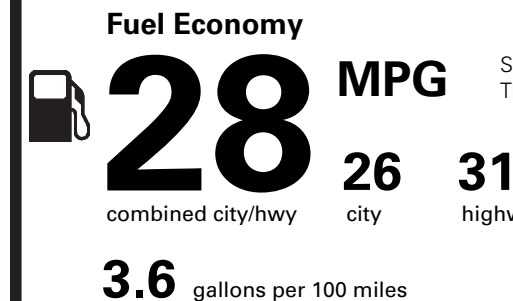

INTERIOR

- 1-TOUCH DOWN DRIVER WINDOW
- CARPETED FLOOR MATS
- DUAL ILLUM VIS VANITY MIRR
- ELECTRONIC AUTO TEMP CTRL
- HTD FRT SEATS - 10-WAY PWR DRV & 4-WAY MANUAL PASS
- ILLUMINATED ENTRY SYSTEM
- POWERPOINTS
- ROTARY GEAR SHIFT DIAL
- SMART CHARGING USB PORT(2)
- SPLIT FOLD/SLIDE REAR SEAT
- STEERING:TILT/TELESCOPE, CRUISE & AUDIO CONTROLS

FUNCTIONAL

- AM/FM/MP3, 6 SPEAKERS
- AUTO START STOP TECH
- ELECTRIC PARKING BRAKE
- FORD CO-PILOT360™
- FORDPASS™ CONNECT 4GWI-FI HOTSPOT TELEMATICS MODEM
- INTELLIGENT ACCESS W/PUSH BUTTON START
- REAR VIEW CAMERA
- SECURICODE KEYLESS KEYPAD
- SIRIUSXM® - SVC N/A AK&HI
- SYNC®3 8" SCRN W/APPLINK®

SAFETY/SECURITY

- ADVANCETRAC® WITH RSC®
- AIRBAG - DRIVER KNEE
- AIRBAGS - DUAL STAGE FRONT
- AIRBAGS - FRONT SEAT MOUNTED SIDE IMPACT
- AIRBAGS - SAFETY CANOPY®
- LATCH CHILD SAFETY SYSTEM
- PERSONAL SAFETY SYSTEM™
- SOS POST-CRASH ALERT SYS™
- TIRE PRESSURE MONIT SYS

WARRANTY

- 3YR/36,000 BUMPER / BUMPER
- 5YR/60,000 POWERTRAIN
- 5YR/60,000 ROADSIDE ASSIST

INCLUDED ON THIS VEHICLE

(MSRP)

EQUIPMENT GROUP 200A

OPTIONAL EQUIPMENT/OTHER

- .17" SHDW SLVR-PNTD ALUM WHEEL
- .225/65R17 102H A/S BSW2 TIRES
- FRONT LICENSE PLATE BRACKET

NO CHARGE

PRICE INFORMATION

BASE PRICE	$28,595.00
TOTAL OPTIONS/OTHER	
TOTAL VEHICLE & OPTIONS/OTHER	28,595.00
DESTINATION & DELIVERY	1,195.00

EPA DOT Fuel Economy and Environment

Gasoline Vehicle

Small SUVs range from 18 to 120 MPG. The best vehicle rates 136 MPGe.

You save **$250** in fuel costs over 5 years compared to the average new vehicle.

Annual fuel cost **$1,450**